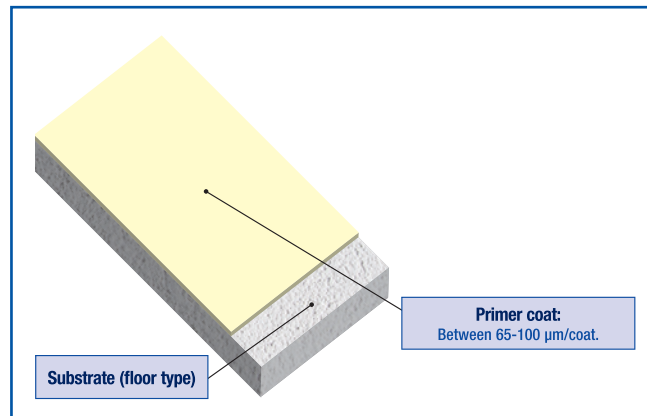

RapidShield™ Floor coating systems

Various floor coatings are available: numerous colours and thicknesses as well as other appearances. Substrate normally means clean and dry concrete, but RapidShield™ can be applied to other, existing floor types.

Dust seal system

Standard clear system

**Special options for clear system:
Lines and Floor Signs**

Standard colour system

**Special options
for colour system:
Lines, Floor Signs
and Anti-skid**

High Build clear system