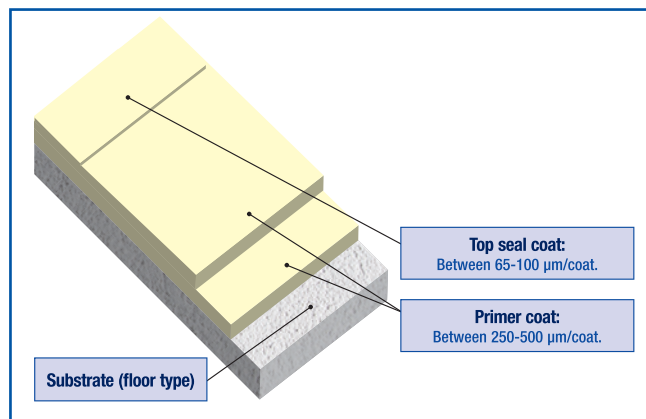

**Special options for
High Build clear system:
For uneven floors**