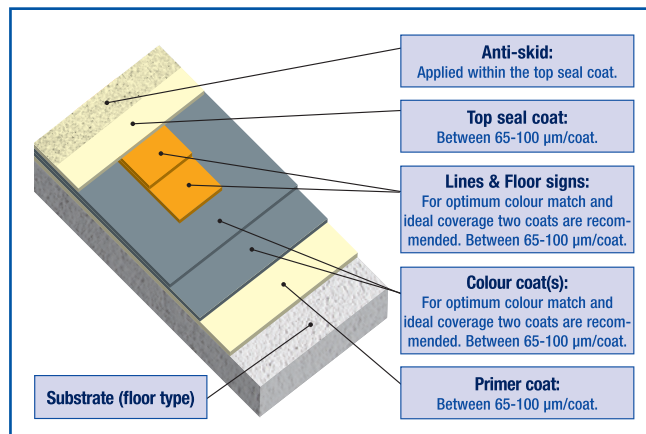

RapidShield™ Floor coating systems

Various floor coatings are available: numerous colours and thicknesses as well as other appearances. Substrate normally means clean and dry concrete, but RapidShield™ can be applied to other, existing floor types.

Dust seal system

Standard clear system

**Special options for clear system:
Lines and Floor Signs**

Standard colour system

**Special options
for colour system:
Lines, Floor Signs
and Anti-skid**

High Build clear system

**Special options for
High Build clear system:
For uneven floors**

High Build colour system