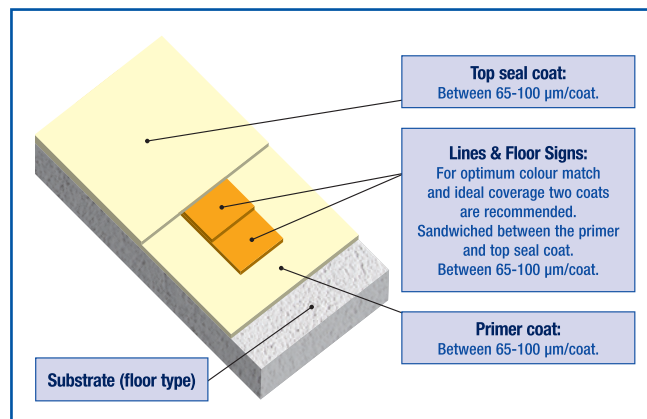

RapidShield™ Floor coating systems

Various floor coatings are available: numerous colours and thicknesses as well as other appearances. Substrate normally means clean and dry concrete, but RapidShield™ can be applied to other, existing floor types.

Dust seal system

Standard clear system

**Special options for clear system:
Lines and Floor Signs**

Standard colour system

**Special options
for colour system:
Lines, Floor Signs
and Anti-skid**

High Build clear system

**Special options for
High Build clear system:
For uneven floors**

High Build colour system