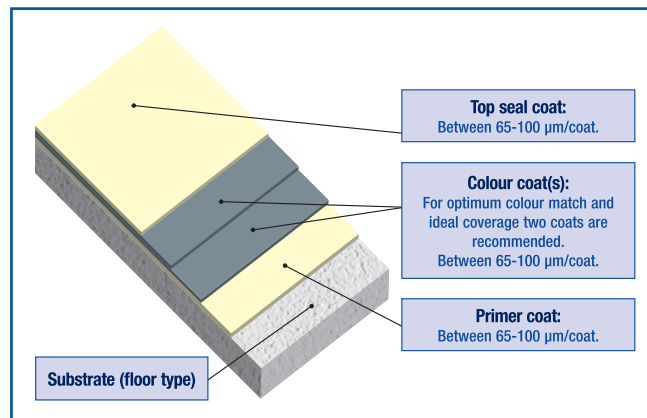

RapidShield™ Floor coating systems

Various floor coatings are available: numerous colours and thicknesses as well as other appearances. Substrate normally means clean and dry concrete, but RapidShield™ can be applied to other, existing floor types.

Dust seal system

Standard clear system

**Special options for clear system:
Lines and Floor Signs**

Standard colour system

**Special options
for colour system:
Lines, Floor Signs
and Anti-skid**

High Build clear system

**Special options for
High Build clear system:
For uneven floors**

High Build colour system