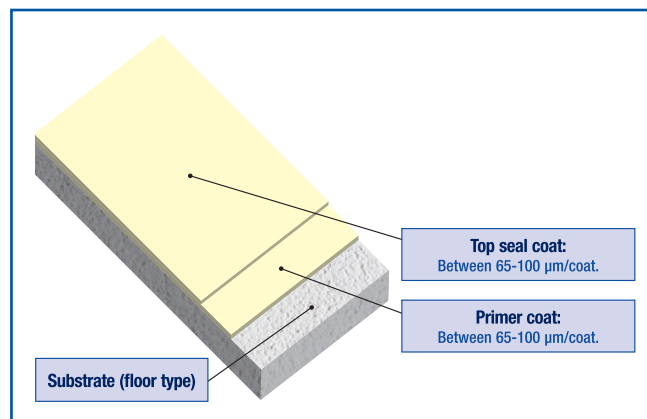

RapidShield™ Floor coating systems

Various floor coatings are available: numerous colours and thicknesses as well as other appearances. Substrate normally means clean and dry concrete, but RapidShield™ can be applied to other, existing floor types.

Dust seal system

Standard clear system

**Special options for clear system:
Lines and Floor Signs**

Standard colour system

**Special options
for colour system:
Lines, Floor Signs
and Anti-skid**

High Build clear system

**Special options for
High Build clear system:
For uneven floors**

High Build colour system