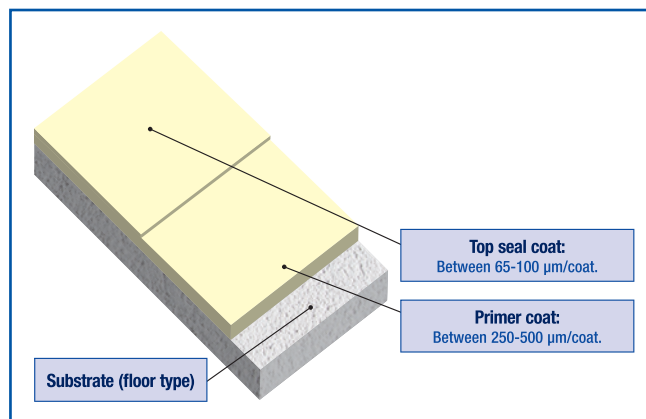

RapidShield™ Floor coating systems

Various floor coatings are available: numerous colours and thicknesses as well as other appearances. Substrate normally means clean and dry concrete, but RapidShield™ can be applied to other, existing floor types.

Dust seal system

Standard clear system

**Special options for clear system:
Lines and Floor Signs**

Standard colour system

**Special options
for colour system:
Lines, Floor Signs
and Anti-skid**

High Build clear system